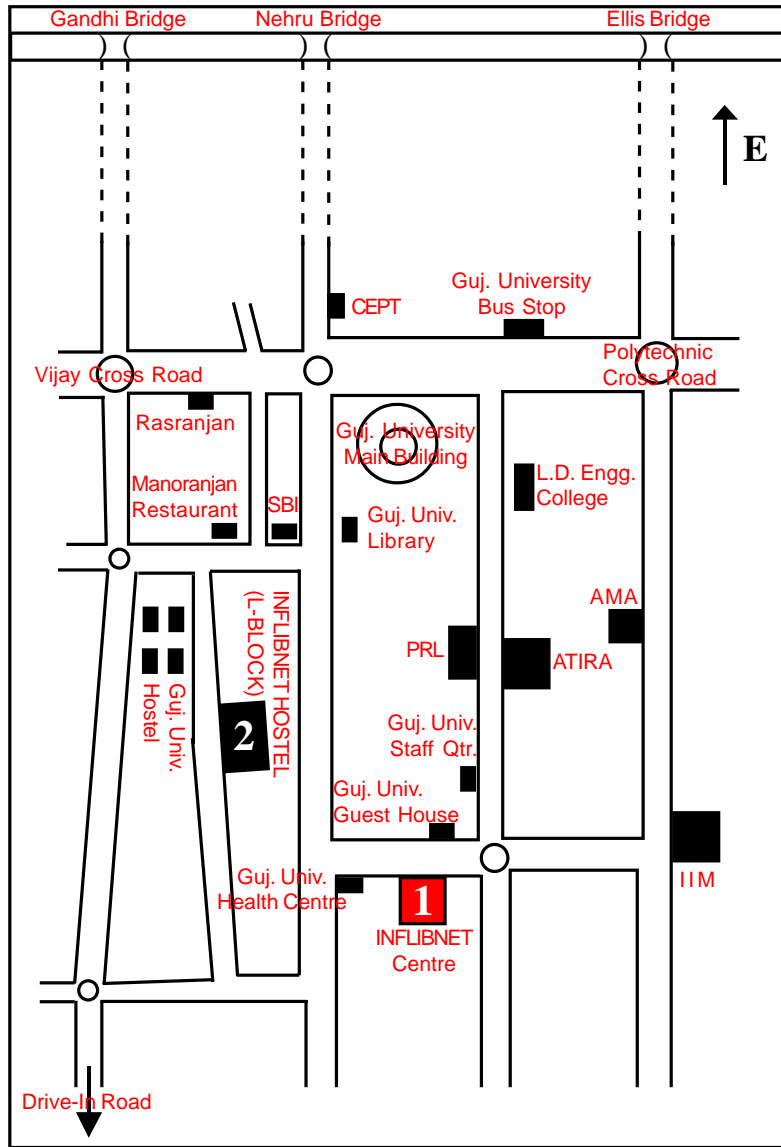

INFLIBNET Centre Location Map

- 1 INFLIBNET Centre**
- 2 INFLIBNET Hostel (L Block)**

INFLIBNET Centre

An IUC of UGC

Nr. Gujarat University Guest House, Navrangpura, Ahmedabad - 380 009.

Tel. No. 079-6305971, 6304695

- 1 INFLIBNET Centre**
- 2 Railway Station**
- 3 Bus Station**
- 4 Air Port**