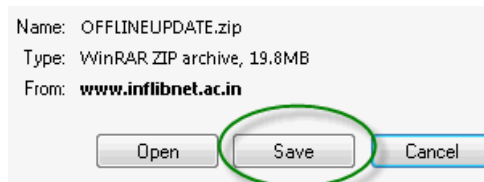

Users are requested to download and run the Offline Updates from time-to-time.

- a. Open your Internet Browser

- b. Type 'www.inflibnet.ac.in/soul' in the address bar

- c. Click on Downloads from Left-Side of webpage

- d. Click on 'Download Offline SOUL 2.0 Updates'

- e. Click on Save

- f. Select proper destination for saving

b

- g. Right - Click the download Compressed Folder and select Extract to OFFLINEUPDATE.

- h. Open the OFFLINEUPDATE folder and double-click the setup.exe
- i. Click Next every time it asks without changing any default values.
- j. Select SOULFE if your SOUL is FULL EDITION or SOULLE if its LIMITED EDITION