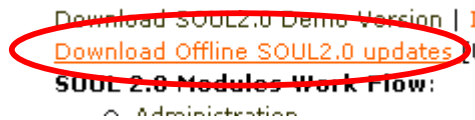

Users are requested to download and run the Offline Updates from time-to-time.

- a. Open your Internet Browser

- b. Type 'www.inflibnet.ac.in/soul' in the address bar

- c. Click on Downloads from Left-Side of webpage

- d. Click on 'Download Offline SOUL 2.0 Updates'

- e. Click on Save

- f. Select proper destination for saving

b

- g. Right - Click the download Compressed Folder and select Extract to OFFLINEUPDATE.

- h. Open the OFFLINEUPDATE folder and double-click the setup.exe
- i. Click Next every time it asks without changing any default values.
- j. Select SOULFE if your SOUL is FULL EDITION or SOULLE if its LIMITED EDITION