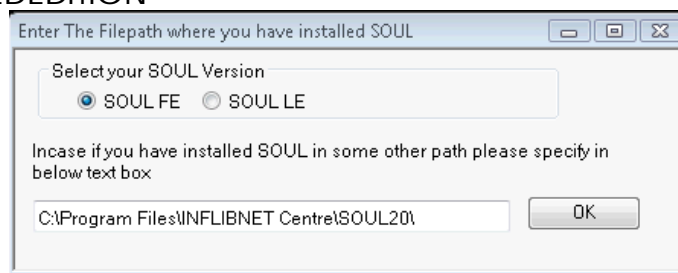

- d. Click on 'Download Offline SOUL 2.0 Updates'

- e. Click on Save

- f. Select proper destination for saving

b

- g. Right - Click the download Compressed Folder and select Extract to OFFLINEUPDATE.

- h. Open the OFFLINEUPDATE folder and double-click the setup.exe
- i. Click Next every time it asks without changing any default values.
- j. Select SOULFE if your SOUL is FULL EDITION or SOULLE if its LIMITED EDITION