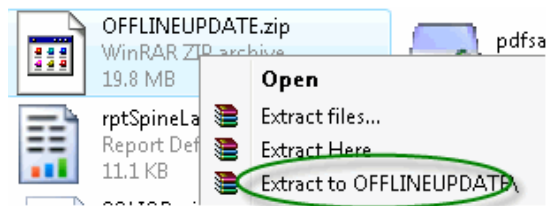

- d. Click on 'Download Offline SOUL 2.0 Updates'

- e. Click on Save

- f. Select proper destination for saving

b

- g. Right - Click the download Compressed Folder and select Extract to OFFLINEUPDATE.

- h. Open the OFFLINEUPDATE folder and double-click the setup.exe
- i. Click Next every time it asks without changing any default values.
- j. Select SOULFE if your SOUL is FULL EDITION or SOULLE if its LIMITED EDITION