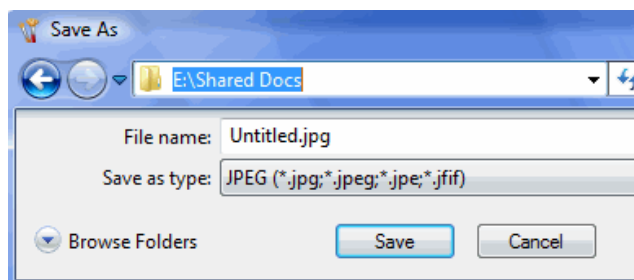

Users are requested to download and run the Offline Updates from time-to-time.

- a. Open your Internet Browser

- b. Type 'www.inflibnet.ac.in/soul' in the address bar

- c. Click on Downloads from Left-Side of webpage

- d. Click on 'Download Offline SOUL 2.0 Updates'

- e. Click on Save

- f. Select proper destination for saving

b

- g. Right - Click the download Compressed Folder and select Extract to OFFLINEUPDATE.

- h. Open the OFFLINEUPDATE folder and double-click the setup.exe
- i. Click Next every time it asks without changing any default values.
- j. Select SOULFE if your SOUL is FULL EDITION or SOULLE if its LIMITED EDITION